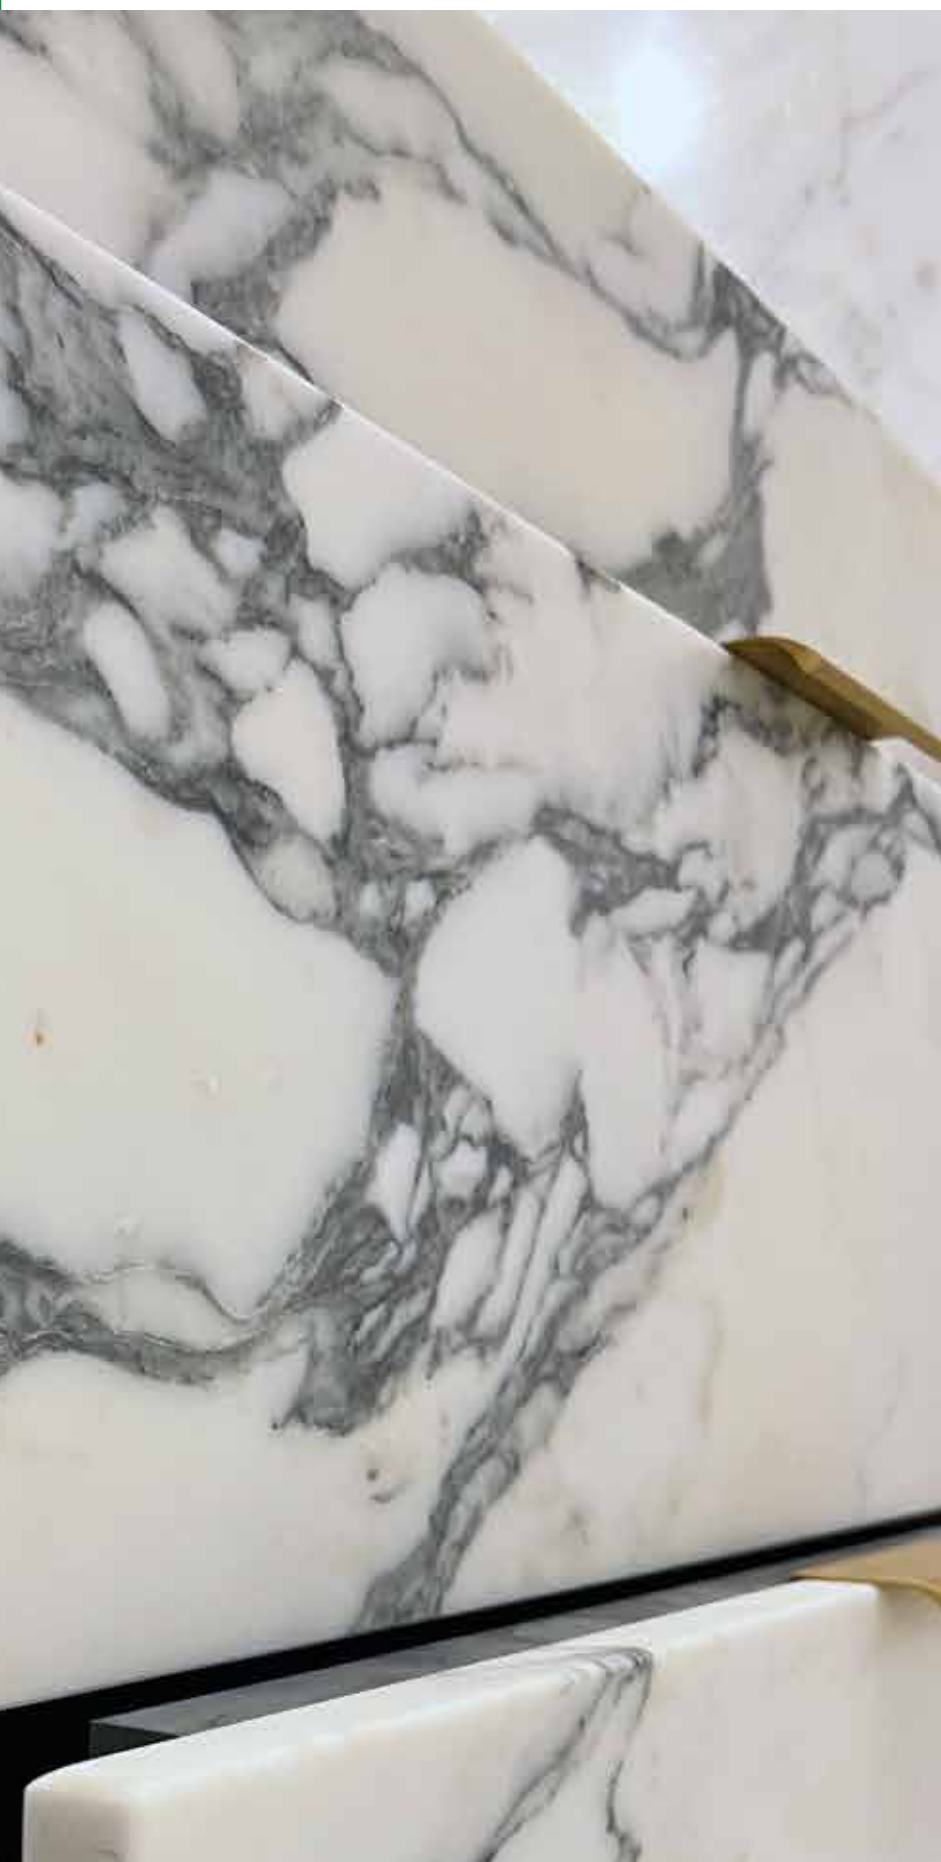

**Lavabo
con
mobile**

*Sink with
vanity*