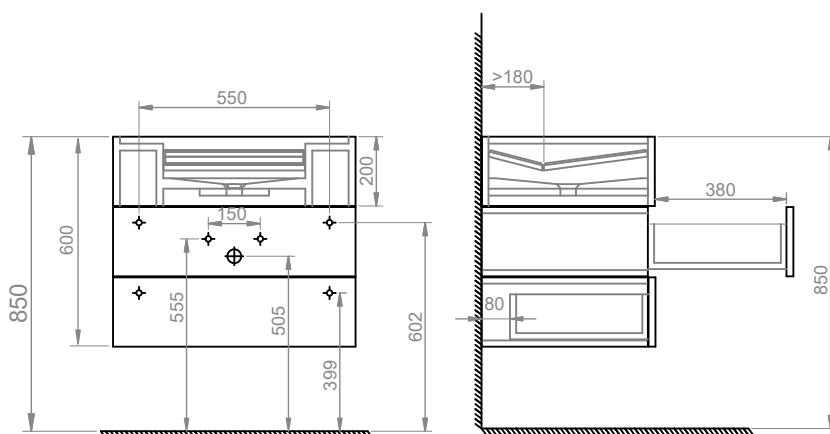

Lavabo con mobile - Rubinetto a parete \ Sink with vanity - Wall faucet

Materiale \ Material:

Codice \ Code: M70

Finitura \ Finish: Satinato \ Matte

Dimensioni \ Dimensions: 70x50x60 cm \ 27.5"x20"x24"

Peso \ Weight: 100 kg \ 220 lb

Foro di Scarico \ Drain hole: Universale \ Universal