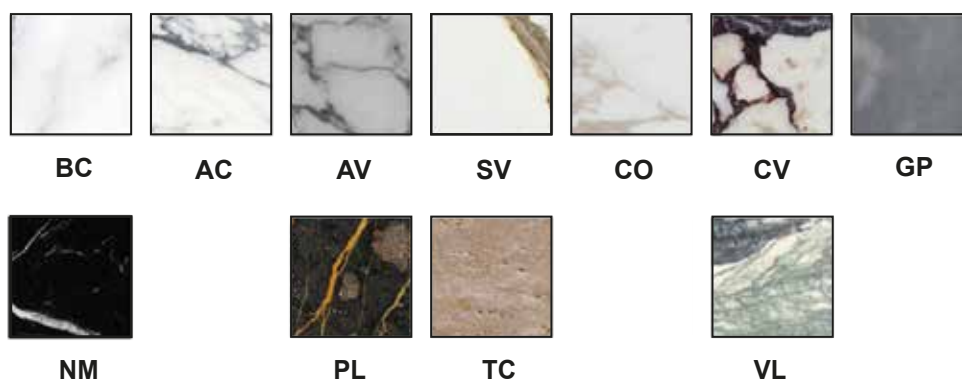

Lavabo da parete H14x80 \ Wall sink H14x80

Materiale \ Material: