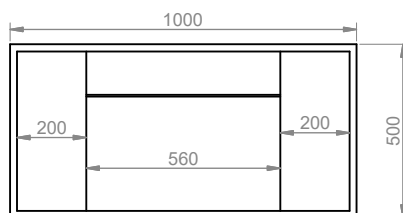

Lavabo con mobile - Rubinetto a parete \ Sink with vanity - Wall faucet

Materiale \ Material:

Codice \ Code: M100

Finitura \ Finish: Satinato \ Matte

Dimensioni \ Dimensions: 100x50x60 cm \ 39.4"x20"x24"

Peso \ Weight: 145 kg \ 319 lb

Foro di Scarico \ Drain hole: Universale \ Universal