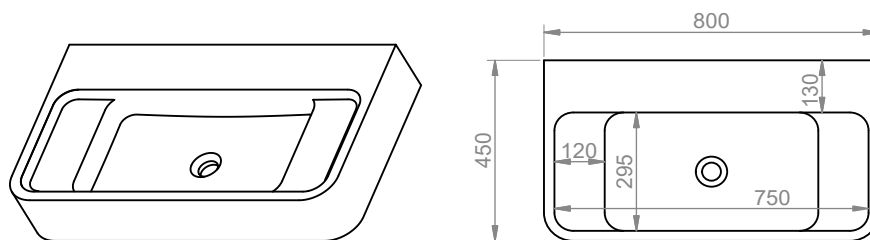

The marble wall basin easily combines modern design with timeless elegance. The variety of styles allows you to complete any space giving it elegance and uniqueness.

Lavabo da parete H14x60 \ Wall sink H14x60

Materiale \ Material:

Codice \ Code: LS6014

Finitura \ Finish: Satinato \ Matte

Dimensioni \ Dimensions: 60x45x14 cm \ 24"X17,7"X5,5"

Peso \ Weight: 40 kg \ 88 lb

Foro di Scarico \ Drain hole: Universale \ Universal

Lavabo da parete H14x80 \ Wall sink H14x80

Materiale \ Material:

Codice \ Code: LS8014

Finitura \ Finish: Satinato \ Matte

Dimensioni \ Dimensions: 80x45x14 cm \ 31,5"

Peso \ Weight: 44 kg \ 97 lb

Foro di Scarico \ Drain hole: Universale \ Universal