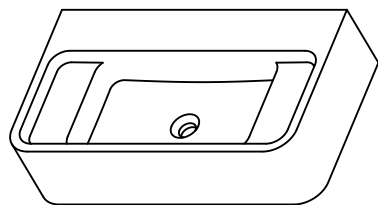

The marble wall basin easily combines modern design with timeless elegance. The variety of styles allows you to complete any space giving it elegance and uniqueness.

Lavabo da parete H20x60 \ Wall sink H20x60

Materiale \ Material:

Codice \ Code: LS6020

Finitura \ Finish: Satinato \ Matte

Dimensioni \ Dimensions: 60X45X20 cm \ 24"x17,7"x8"

Peso \ Weight: 54 kg \ 119 lb

Foro di Scarico \ Drain hole: Universale \ Universal

Lavabo da parete H20x80 \ Wall sink H20x80

Materiale \ Material:

Codice \ Code: LS8020

Finitura \ Finish: Satinato \ Matte

Dimensioni \ Dimensions: 80x45x20 cm \ 31,5"x17,5"x8"

Peso \ Weight: 47 kg \ 104 lb