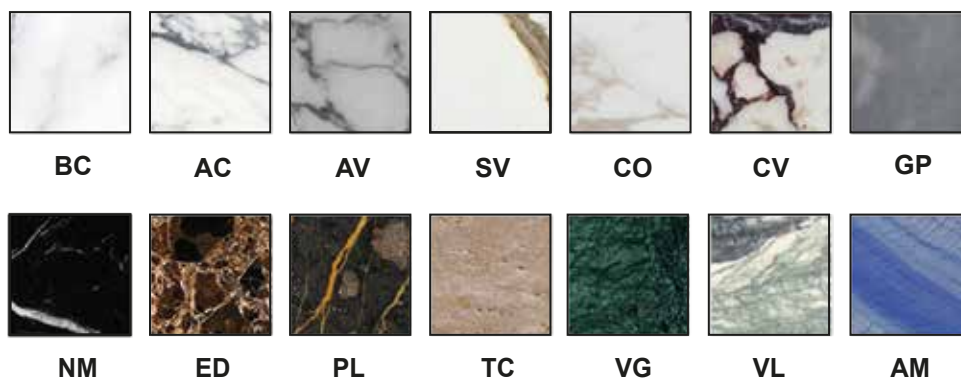

Vasca rettangolare "Saturnia" \ Rectangular tub "Saturnia"

Materiale \ Material:

Codice \ Code: VSRET18586

Finitura \ Finish: Satinato \ Matte

Dimensioni \ Dimensions: 185x86x50cm \ 73"x33,8"x20"

Peso \ Weight: 200 kg \ 440 lb

Foro di Scarico \ Drain hole: Universale \ Universal