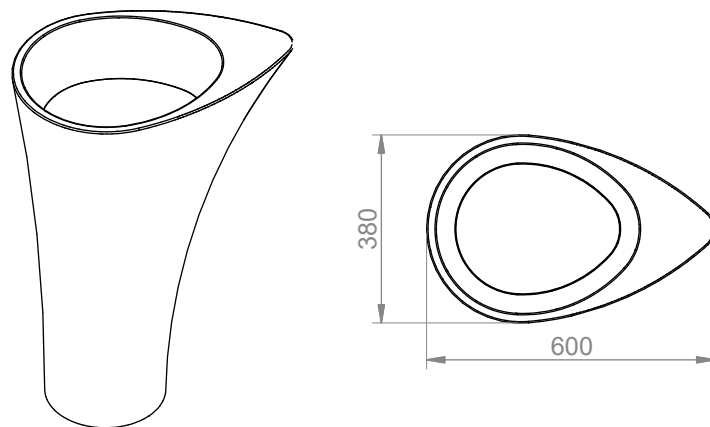

Lavabo "Goccia"

Materiale \ Material:

Codice \ Code: G85

Finitura \ Finish: Satinato \ Matte

Dimensioni \ Dimensions: 85x60x38 cm \ 33"x24"x15"

Peso \ Weight: 70 kg \ 154 lb

Foro di Scarico \ Drain hole: Universale \ Universal