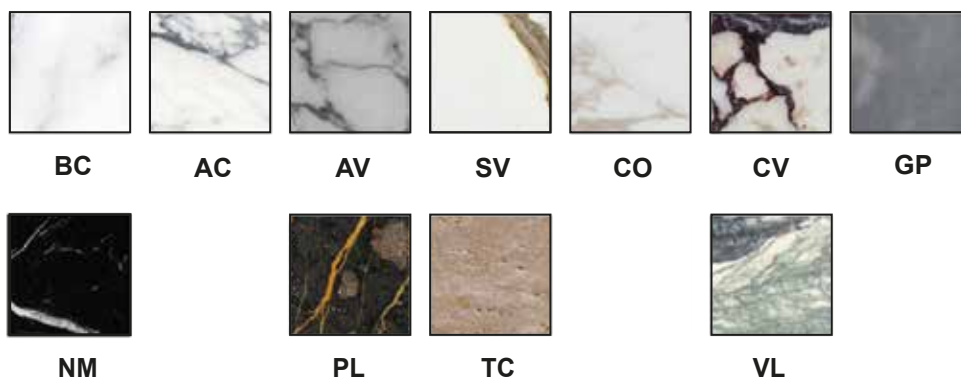

Lavabo da parete H20x80 \ Wall sink H20x80

Materiale \ Material:

Codice \ Code: LS8020

Finitura \ Finish: Satinato \ Matte

Dimensioni \ Dimensions: 80x45x20 cm \ 31,5"x17,5"x8"

Peso \ Weight: 47 kg \ 104 lb

Foro di Scarico \ Drain hole: Universale \ Universal