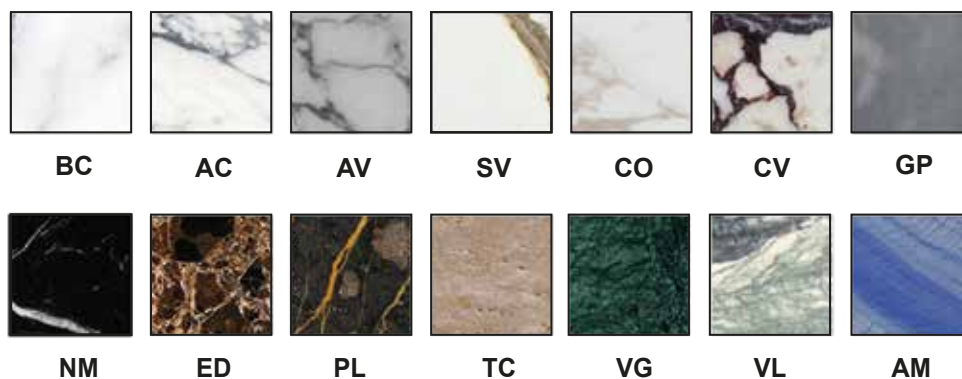

Vasca ovale "Saturnia" \ Oval tub "Saturnia"

Materiale \ Material:

Codice \ Code: VSOV18586

Finitura \ Finish: Satinato \ Matte

Dimensioni \ Dimensions: 185x86x54 cm \ 73"x33,8"x20"

Peso \ Weight: 160 kg \ 352 lb

Foro di Scarico \ Drain hole: Universale \ Universal