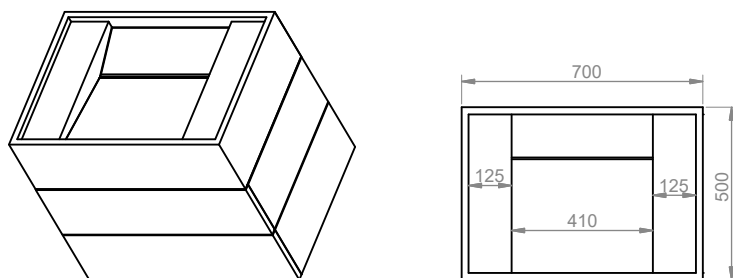

Lavabo con mobile - Rubinetto a parete \ Sink with vanity - Wall faucet

Materiale \ Material:

Codice \ Code: M70

Finitura \ Finish: Satinato \ Matte

Dimensioni \ Dimensions: 70x50x60 cm \ 27.5"x20"x24"

Peso \ Weight: 100 kg \ 220 lb

Foro di Scarico \ Drain hole: Universale \ Universal