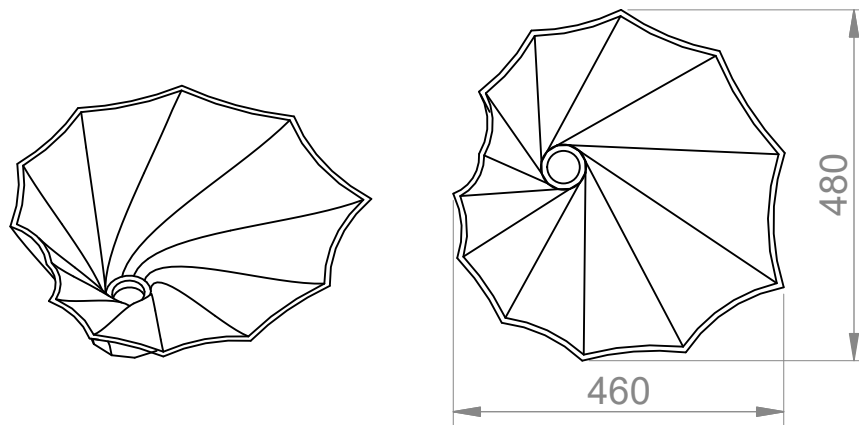

Lavabo "Foglia" \ Leaf washbasin

Materiale \ Material:

Codice \ Code: F14

Finitura \ Finish: Satinato \ Matte

Dimensioni \ Dimensions: 48x46x20 cm \ 18"x18"x8"

Peso \ Weight: 15 kg \ 33 lb

Foro di Scarico \ Drain hole: Universale \ Universal