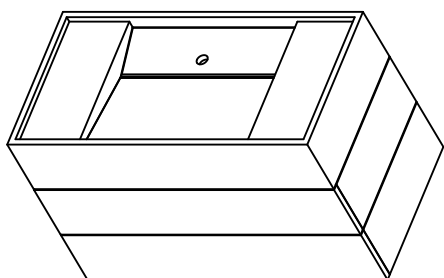

Lavabo con mobile - Rubinetto su piano lavabo \ Sink with vanity - Faucet hole the sink

Materiale \ Material:

Codice \ Code: M100R

Finitura \ Finish: Satinato \ Matte

Dimensioni \ Dimensions: 100x50x60 cm \ 39.4"x20"x24"

Peso \ Weight: 220 kg \ 485 lb

Foro di Scarico \ Drain hole: Universale \ Universal