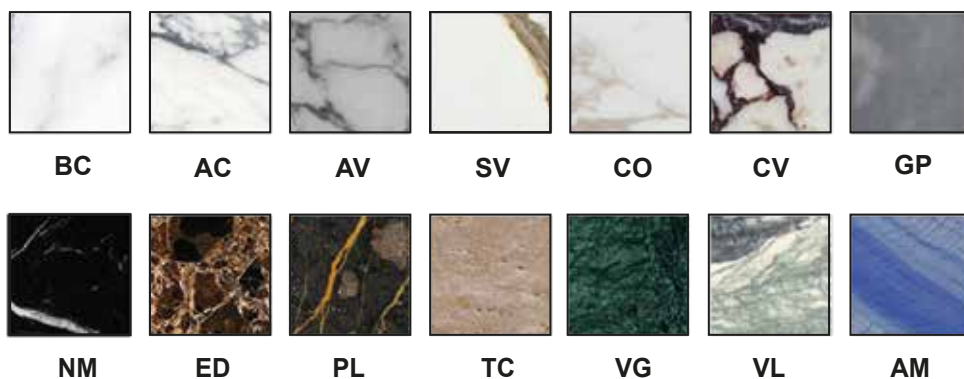

Lavabo con mobile - Rubinetto a parete \ Sink with vanity - Wall faucet

Materiale \ Material:

Codice \ Code: M100

Finitura \ Finish: Satinato \ Matte

Dimensioni \ Dimensions: 100x50x60 cm \ 39.4"x20"x24"

Peso \ Weight: 145 kg \ 319 lb

Foro di Scarico \ Drain hole: Universale \ Universal