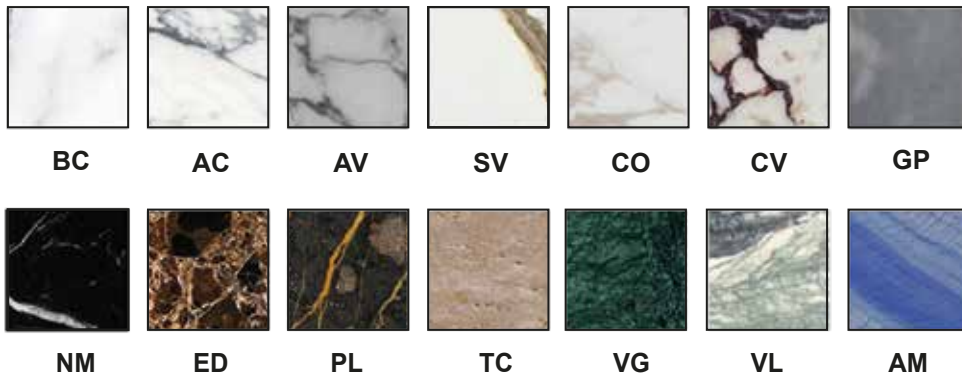

Lavabo con mobile - Rubinetto su piano lavabo \ Sink with vanity - Faucet hole the sink

Materiale \ Material:

Codice \ Code: M70R

Finitura \ Finish: Satinato \ Matte

Dimensioni \ Dimensions:

Peso \ Weight: 145 kg \ 319 lb

Foro di Scarico \ Drain hole: Universale \ Universal